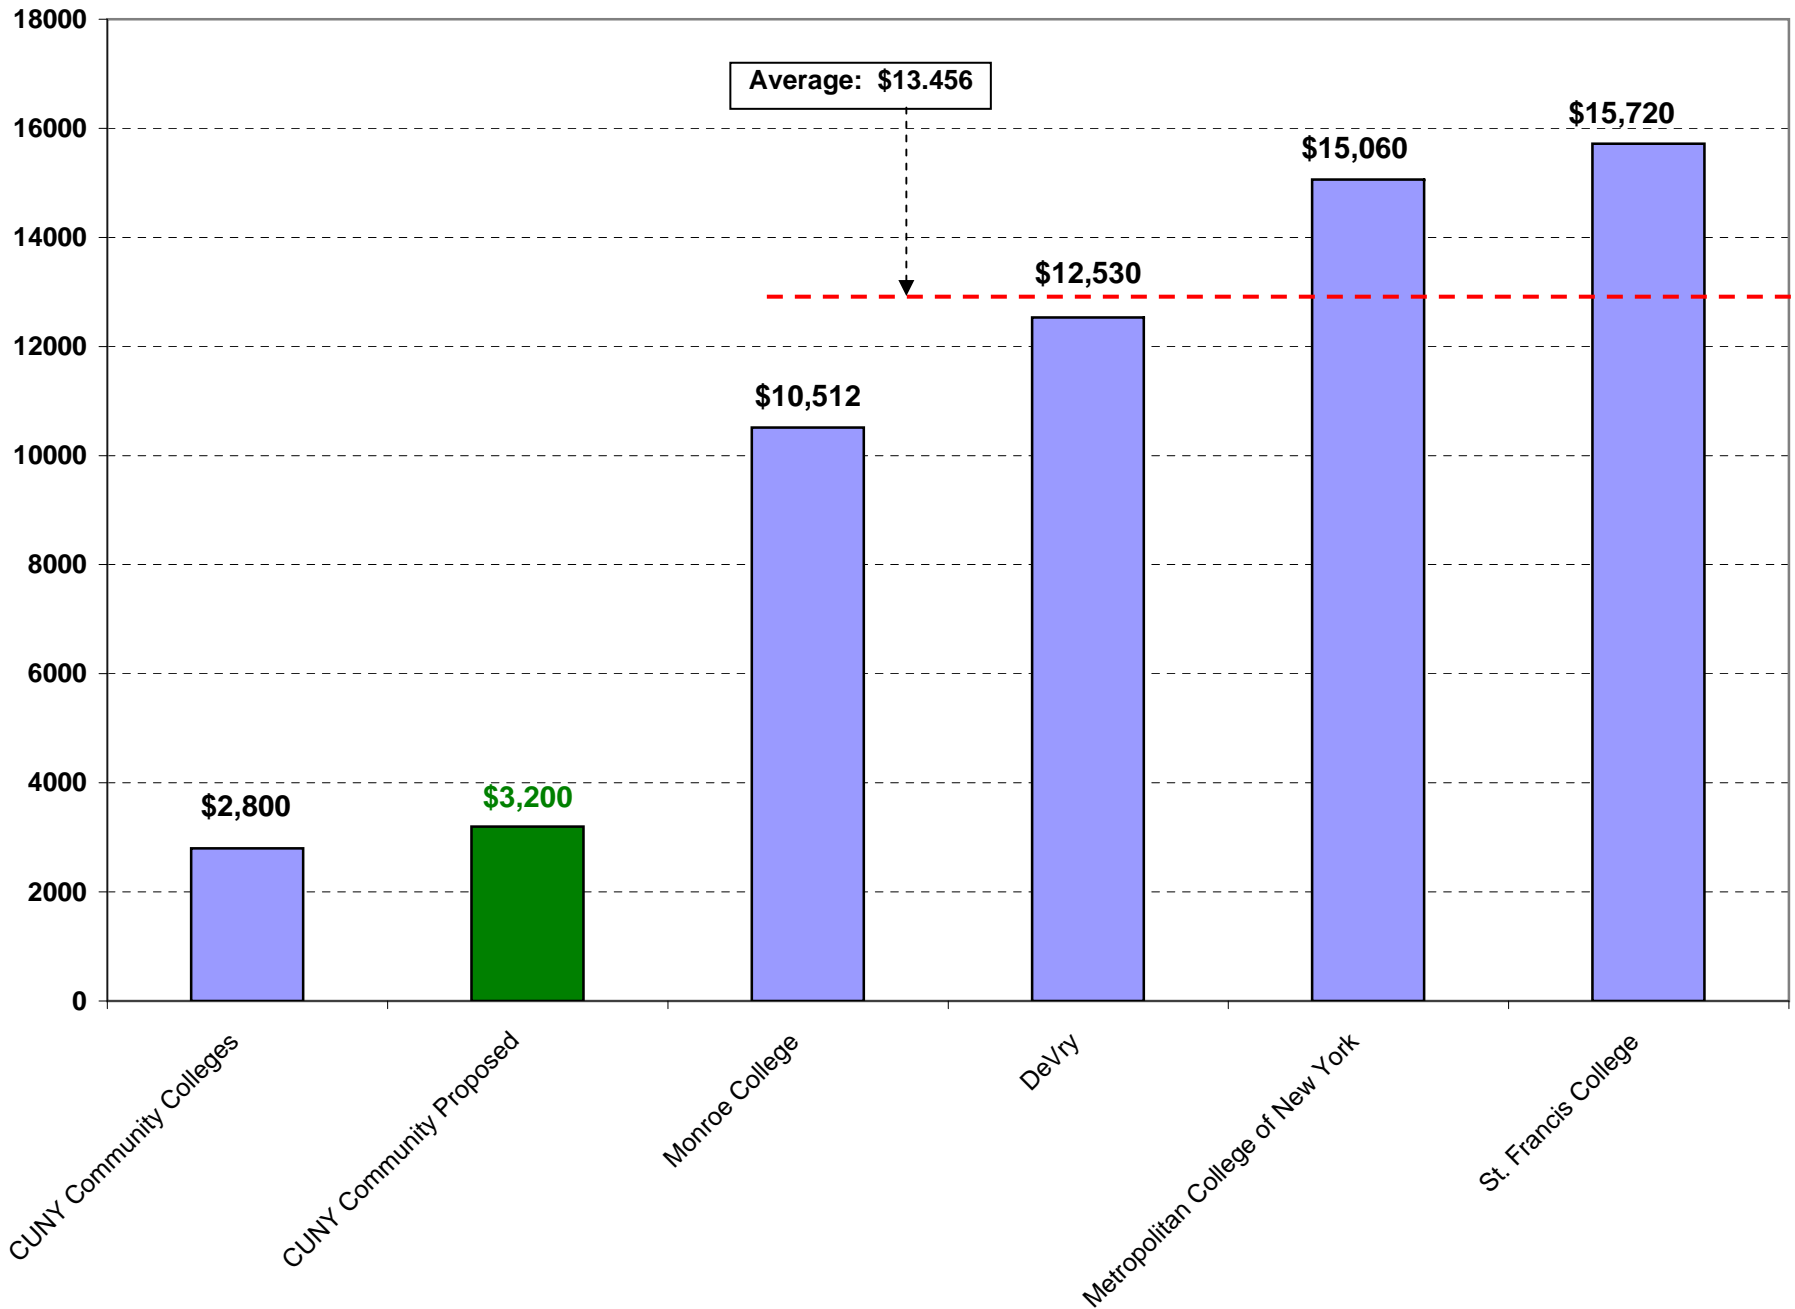

## New York City Area Annual Associate Degree Tuition Rates (Fall 2008)

The above Tuition Rate only represents annual Tuition & Fees cost and not ancillary costs such as books, room and boarding, transportation